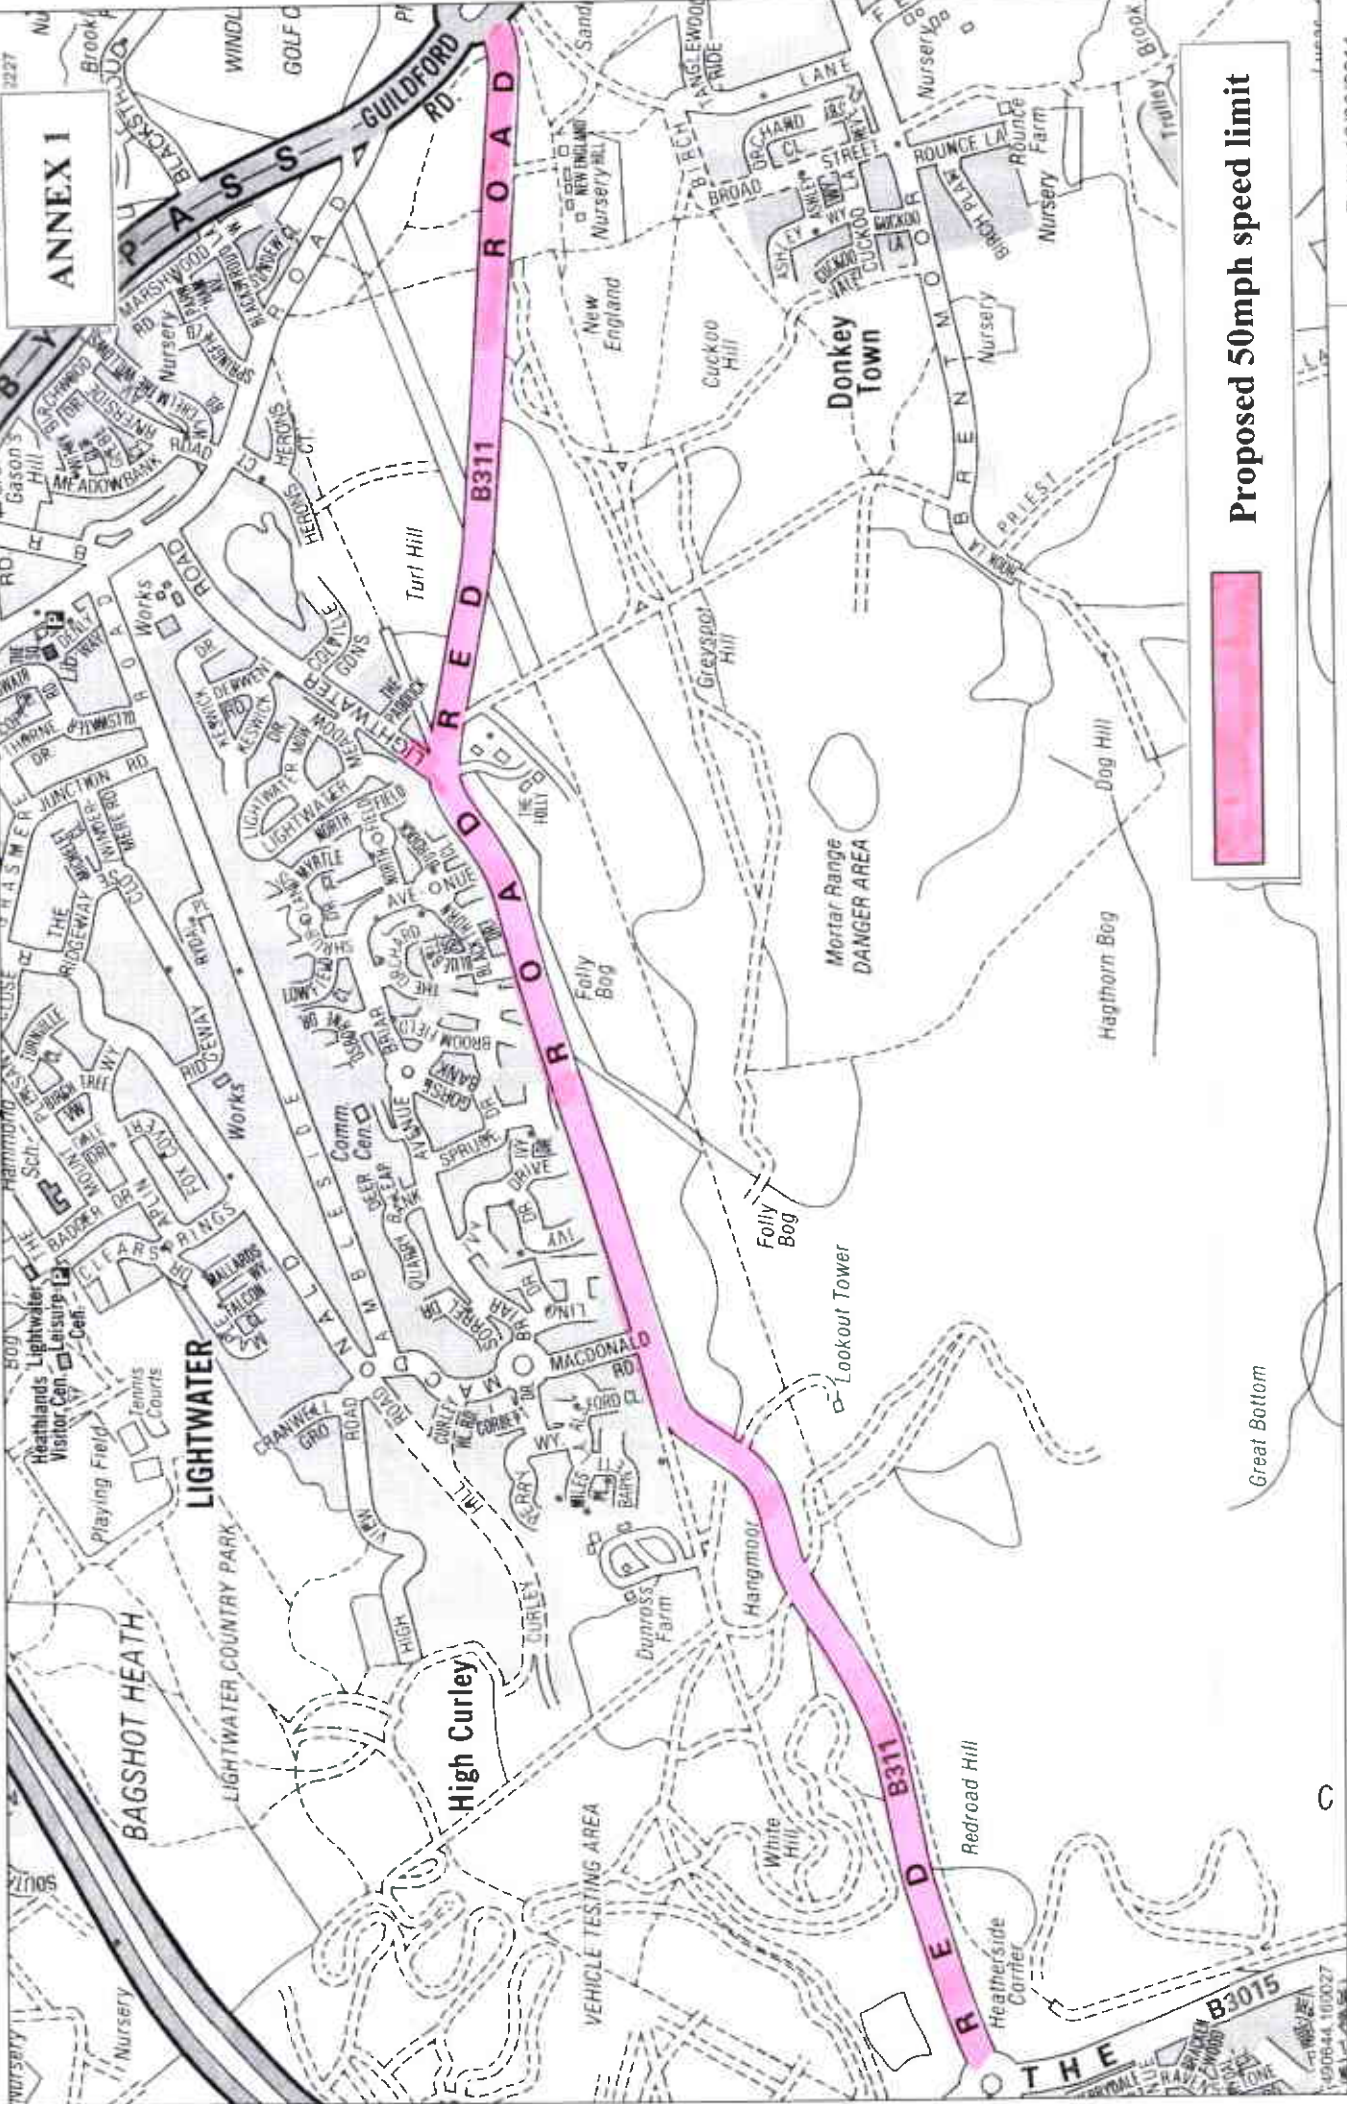

B311 Red Road - Proposed 50mph Speed Limit

Date: 16/06/2011

© Crown Copyright Licence No. 100019613. Surrey County Council. 2006. Except A-Z mapping © Copyright of the Publishers Geographers A-Z Map Company Ltd.

Scale 1:12500